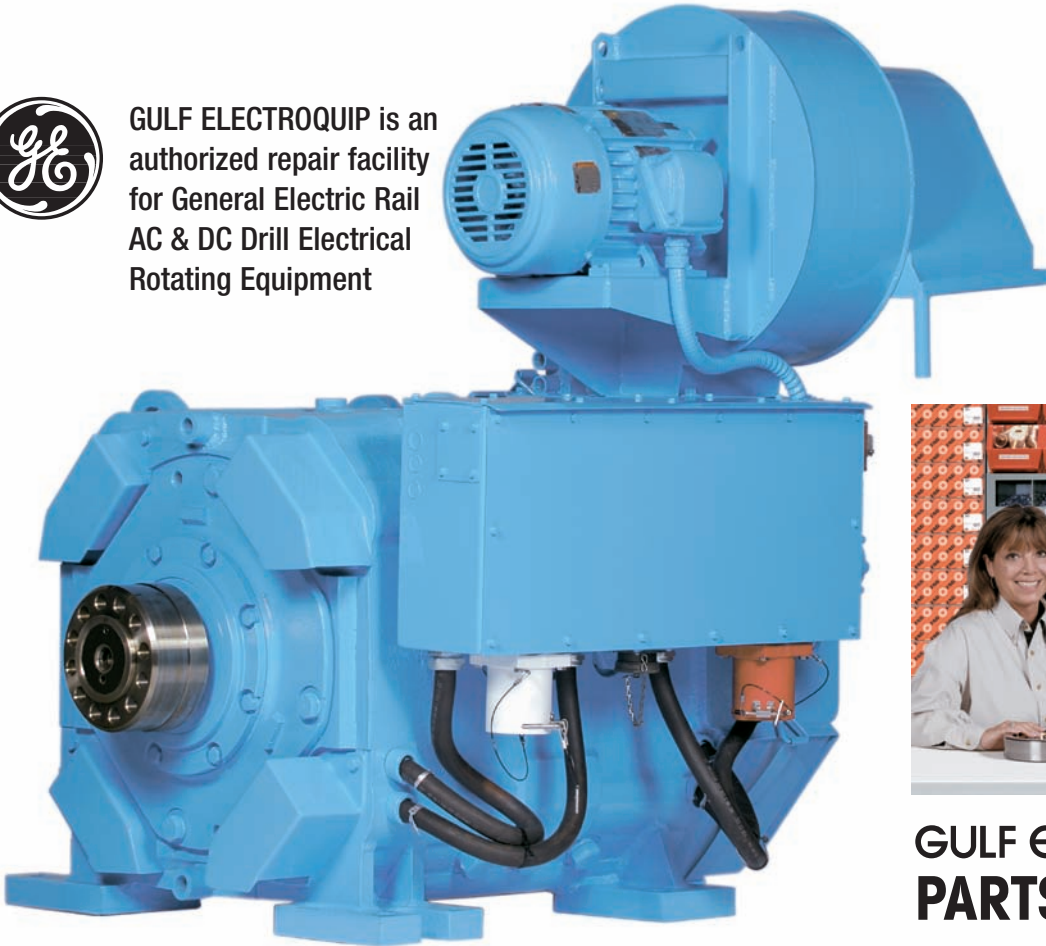

# REMANUFACTURED DRILLING MOTORS

GULF ELECTROQUIP is an authorized repair facility for General Electric Rail AC & DC Drill Electrical Rotating Equipment

- MOTORS
- BLOWERS
- JUNCTION BOXES
- PARTS
- REPAIR
- REMANUFACTURE

## GULF ELECTROQUIP PARTS COUNTER