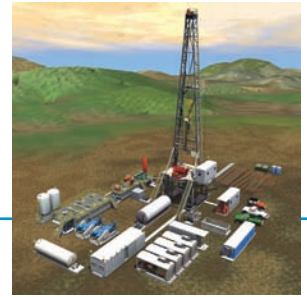

# REMANUFACTURED DRILLING MOTORS

GULF ELECTROQUIP is an authorized repair facility for General Electric Rail AC & DC Drill Electrical Rotating Equipment

- MOTORS
- BLOWERS
- JUNCTION BOXES
- PARTS
- REPAIR
- REMANUFACTURE

## GULF ELECTROQUIP PARTS COUNTER