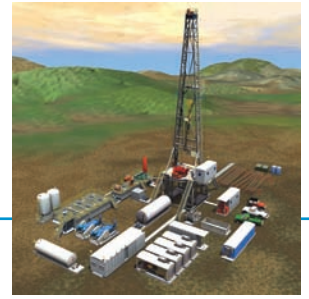

# REMANUFACTURED TOP DRIVE MOTORS

GULF ELECTROQUIP is an authorized repair facility for General Electric Rail AC & DC Drill Electrical Rotating Equipment